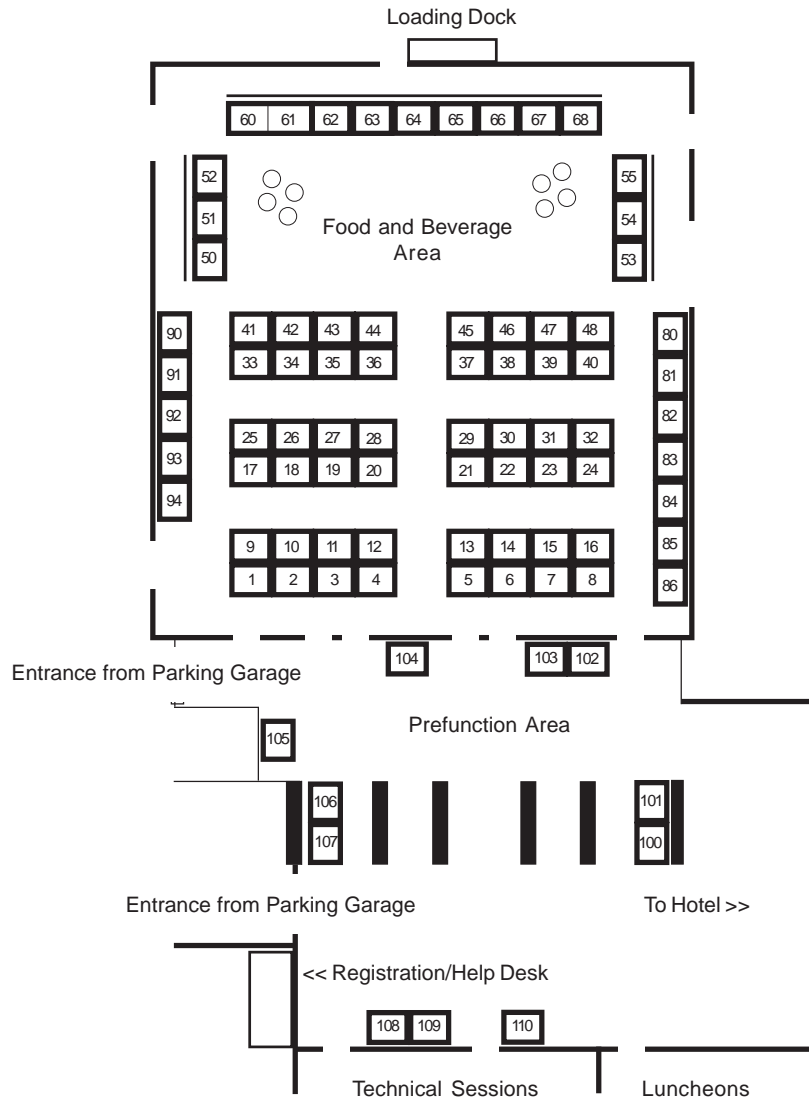

2017 FRC Floor Plan

Dec. 7-8, 2017

Rosen Centre Hotel, Orlando

List of Exhibiting Companies

1. Clean Harbors
2. Dexsil Corp.
3. PeroxyChem
4. Alpha-Omega Training & Compliance
5. U.S. Environmental Rental
6. Jupiter Environmental Labs
7. USP Technologies
8. Republic Services
9. FTS Analytical
10. JRW Bioremediation
11. LogitEasy
12. Petrotech Southeast
13. Flowers Chemical Laboratories
14. Directional Technologies
15. Dewind One Pass Trenching
16. ECOFLO
17. Moran Environmental Recovery
18. Cascade
19. US Ecology
20. ETEC
21. RC Development Group
22. EthicalChem
23. A&D Environmental
24. Universal Engineering Sciences
25. Exo Tech
26. BakerCorp
27. Cliff Berry
28. NASA Kennedy Space Center
29. SGS Accutest
30. GeoSearch
31. AST Environmental
32. COLUMBIA TECHNOLOGIES
33. Specialty Earth Sciences
34. Enviro Equipment
35. Directed Technologies Drilling
36. HEPACO
37. Groundwater Protection
38. Pro-Act Services
39. Carbonair Environmental Systems
40. Adler Tank Rentals
41. Petroleum Resources & Development
42. Terra Systems
43. ESC Lab Sciences
44. Carbon Service & Equipment Co.
45. EN Rx
46. Action Environmental
47. Pine
48. Environmental Remediation Services
49. Waste Management
50. Geotech Environmental Equipment
51. Mills Env. Insurance Services
52. Waste Connections of FL
53. Fruits & Associates
54. SiREM